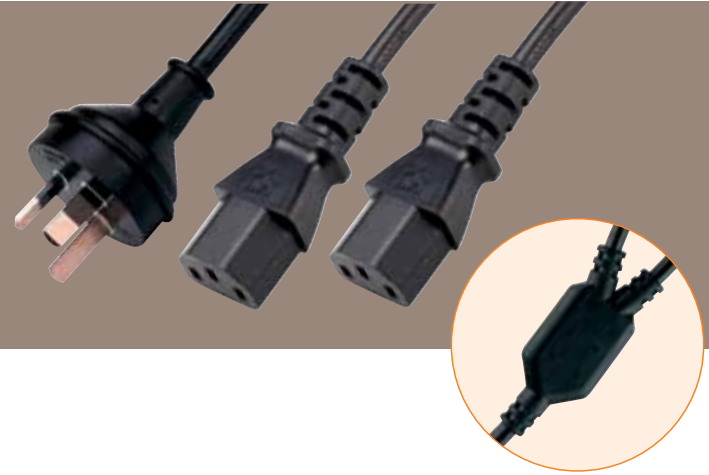

# EXTERNAL POWER SUPPLY CABLES

## 3 Pin Plug to Two IEC Female

3PIECBKYF-1 2m

3PIECBKYF 2m Bundle of 25

- Ideal for hooking up a computer and screen with one power plug